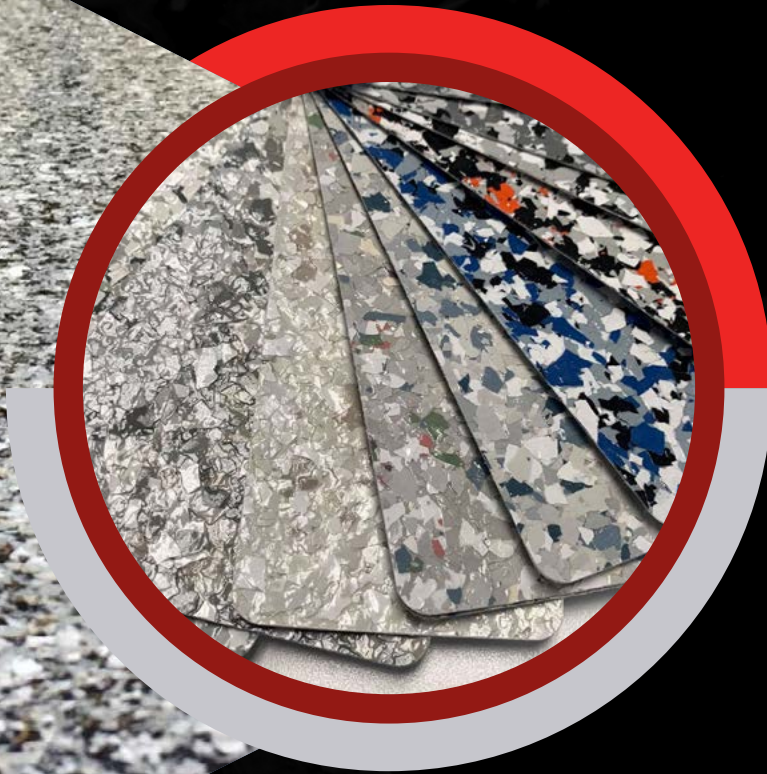

CRS

Canada
Resin
Supply