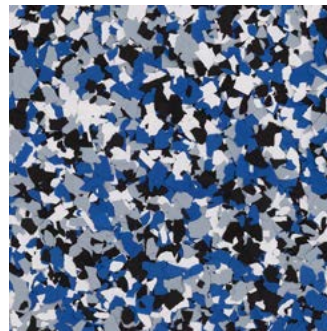

Schist

Basalt

Dolerite

Cabin Fever

Orbit

Domino

Camel

Gravel

Shoreline

Stone Henge

Please be advised that the colors shown are for representative purposes and are not exact. Each computer monitor and printer will produce different color results. We recommend that pigment dispersions be tested in your system before use.

VINYL FLAKES CHART

Coyote

Wombat

Madras

Nightfall

Creekbed

Stony Creek

Tidal Wave