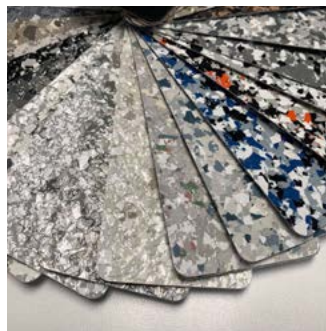

Shoreline

Stone Henge

Please be advised that the colors shown are for representative purposes and are not exact. Each computer monitor and printer will produce different color results. We recommend that pigment dispersions be tested in your system before use.

VINYL FLAKES CHART

Coyote

Wombat

Madras

Nightfall

Creekbed

Stony Creek

Tidal Wave

Raven

Aurora

Klondite

Acadia

Gravel No White

Please be advised that the colors shown are for representative purposes and are not exact. Each computer monitor and printer will produce different color results. We recommend that pigment dispersions be tested in your system before use.

VINYL FLAKES CHART

Husky

Custom

Please be advised that the colors shown are for representative purposes and are not exact. Each computer monitor and printer will produce different color results. We recommend that pigment dispersions be tested in your system before use.