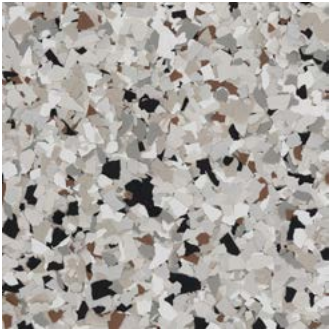

Schist

Basalt

Dolerite

Cabin Fever

Orbit

Domino

Camel

Gravel

Shoreline

Stone Henge

Please be advised that the colors shown are for representative purposes and are not exact. Each computer monitor and printer will produce different color results. We recommend that pigment dispersions be tested in your system before use.

VINYL FLAKES CHART

Coyote

Wombat

Madras

Nightfall

Creekbed

Stony Creek

Tidal Wave