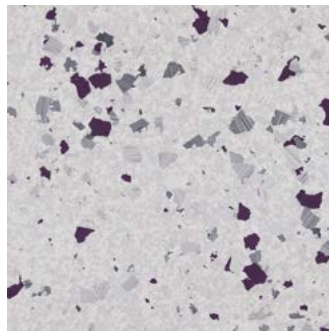

Shoreline

Stone Henge

Please be advised that the colors shown are for representative purposes and are not exact. Each computer monitor and printer will produce different color results. We recommend that pigment dispersions be tested in your system before use.

VINYL FLAKES CHART

Coyote

Wombat

Madras

Nightfall

Creekbed

Stony Creek

Tidal Wave

Raven

Aurora

Klondite

Acadia

Gravel No White

Please be advised that the colors shown are for representative purposes and are not exact. Each computer monitor and printer will produce different color results. We recommend that pigment dispersions be tested in your system before use.